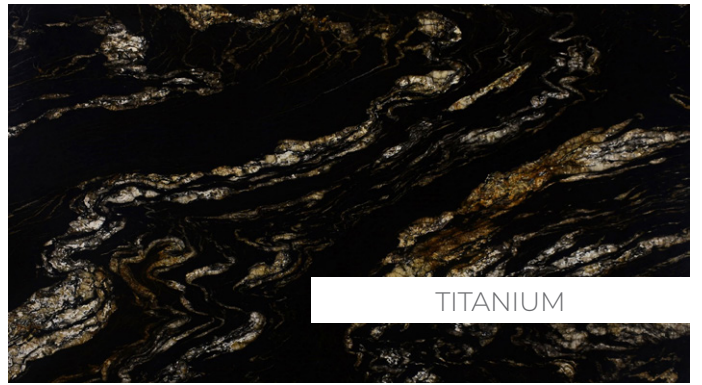

From classic to exotic materials, for large projects or personalized pieces, Brasigran offers the best technical solution and diversity with more than 40 types of materials.

Negroni and Yosemite Falls quartzites
Quartzitos Negroni e Yosemite Falls
Loft 011 - São Paulo - Brazil
By Marcela Penteadó

CALACATA MATARAZZO

DONATELLO

BLACK SALINAS DEEP

BLACK SALINAS CONCRETE

NEGRESKO

TITANIUM

ECLIPSE

HIMALAYA

SKY FALLS

BEAUTY DARK

KILIMANJARO

KILIMANJARO DEEP

VITTORIA

WHITE ORNAMENTAL

MAGNIFIC WHITE

MALTA