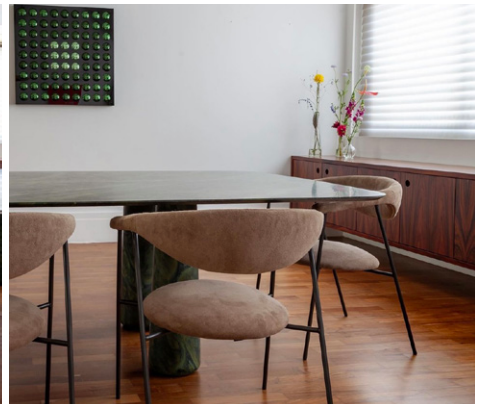

Design: ARW Design Studio