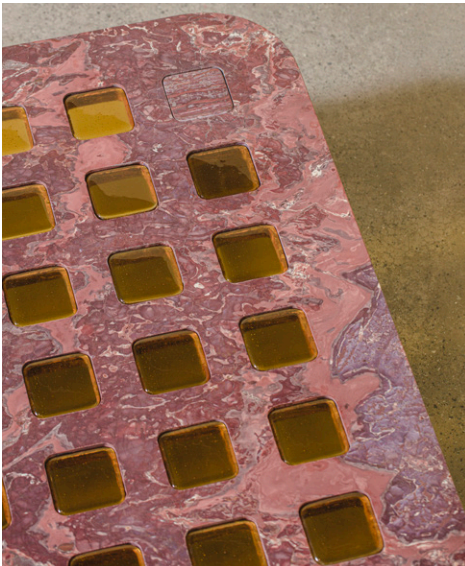

Design: Lucas Recchia