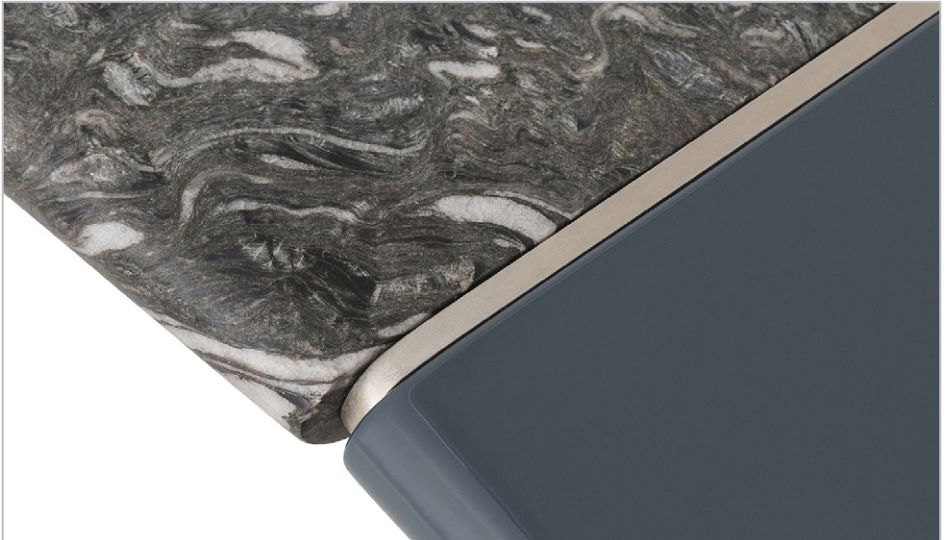

Design: Artefacto