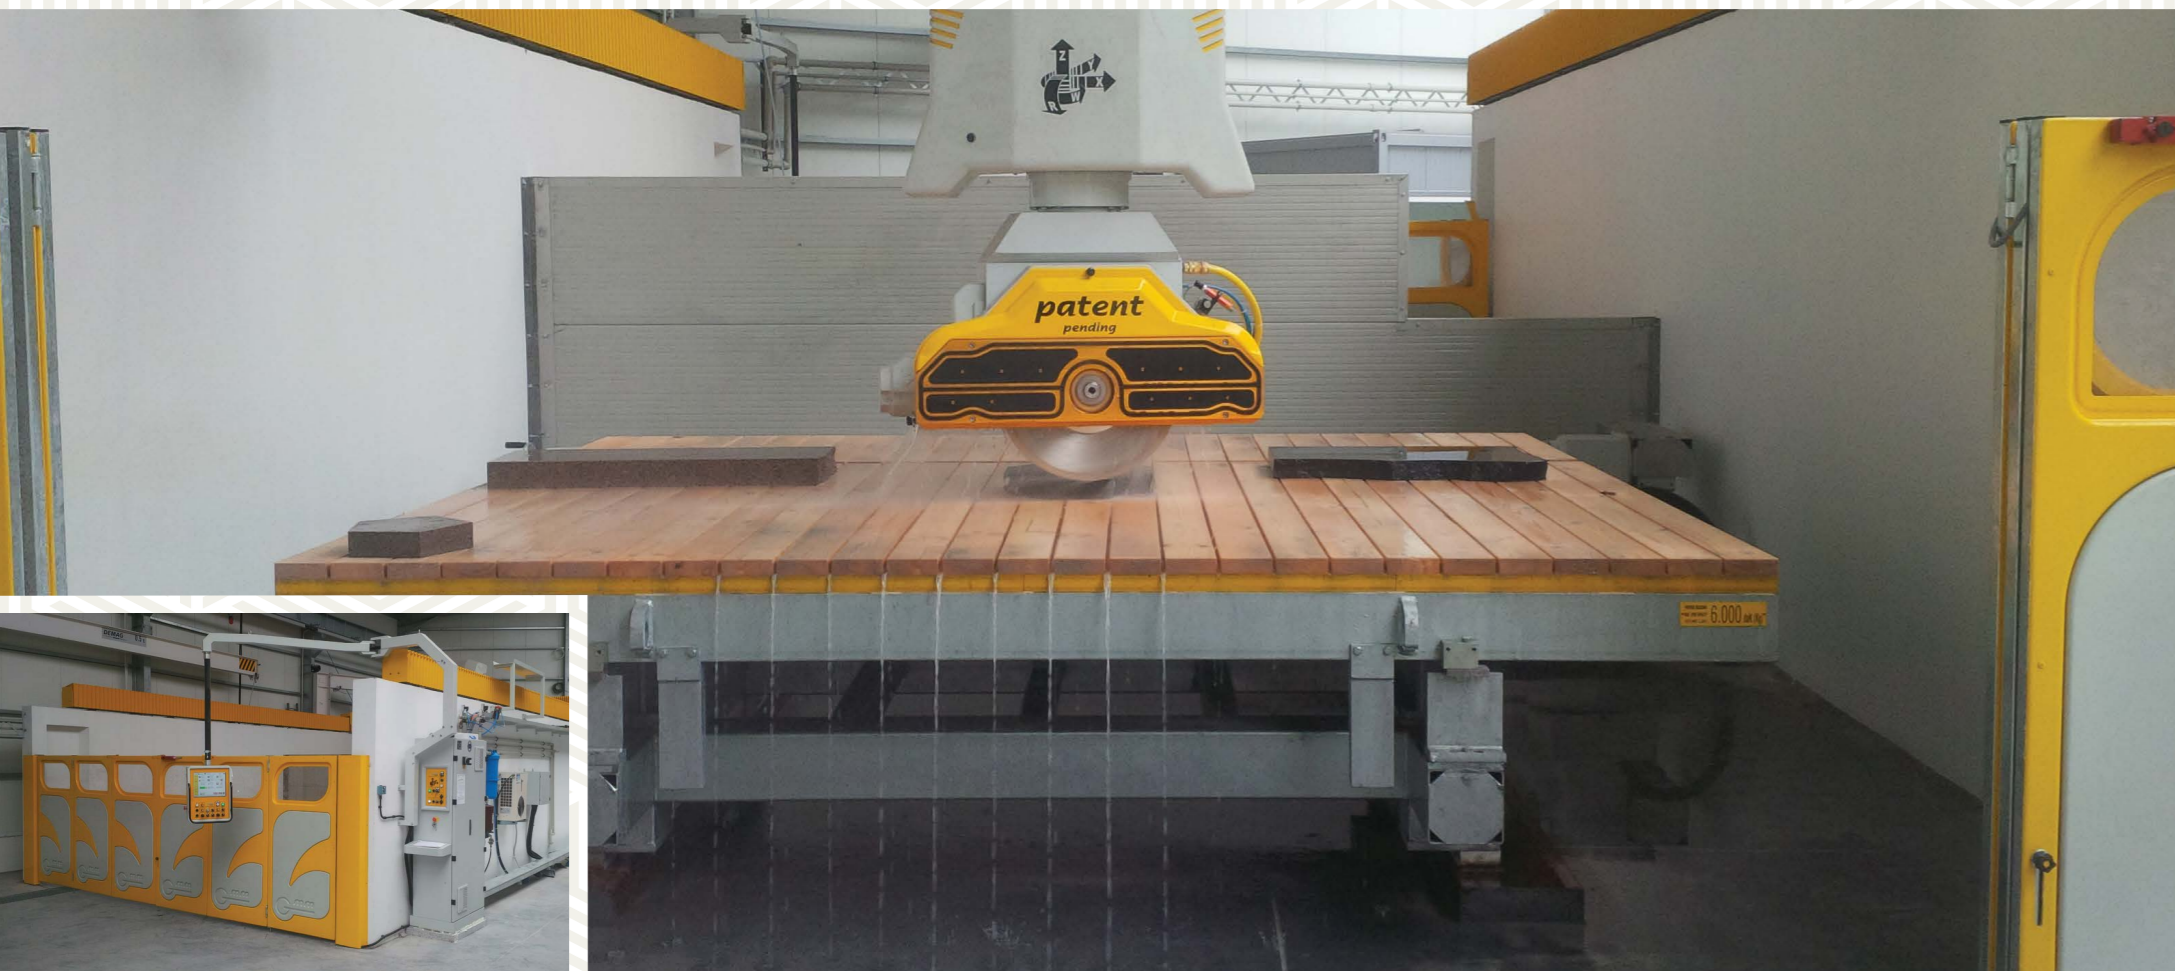

FRESA PONTE CNC - 5 EIXOS / CNC BRIDGE SAW - 5 AXIS