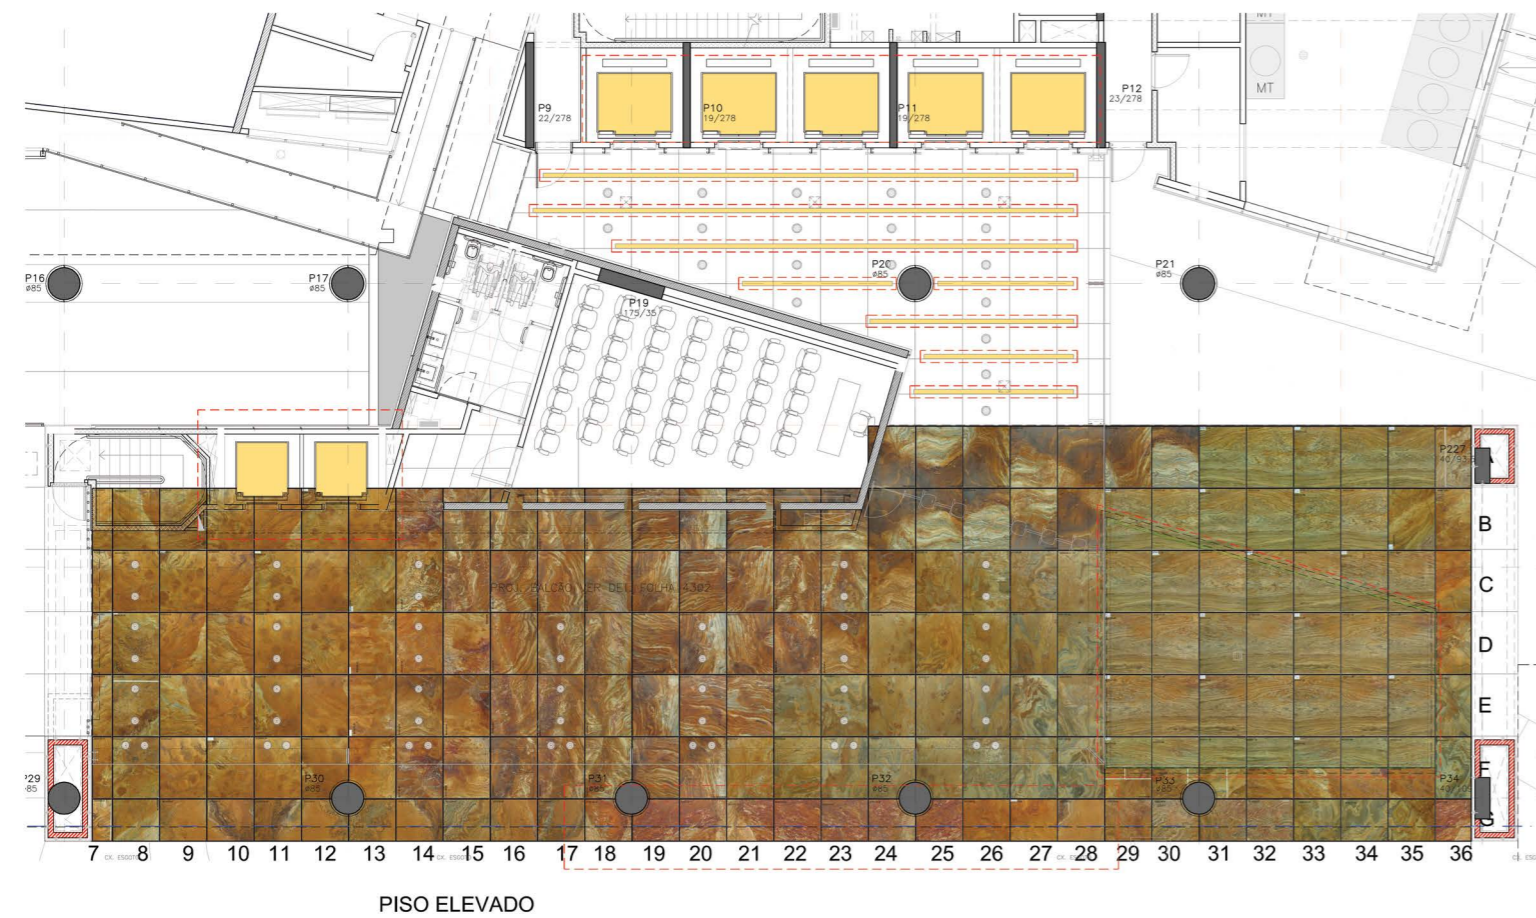

LAYOUT DIGITAL / DIGITAL LAYOUT

YELLOW BAMBOO

YELLOW BAMBOO
Ed. Cidade Jardim
LOCAL / LOCATION São Paulo

AW3889 - #60

SUPER WHITE

SUPER WHITE

YELLOW BAMBOO

RAFFAELLO