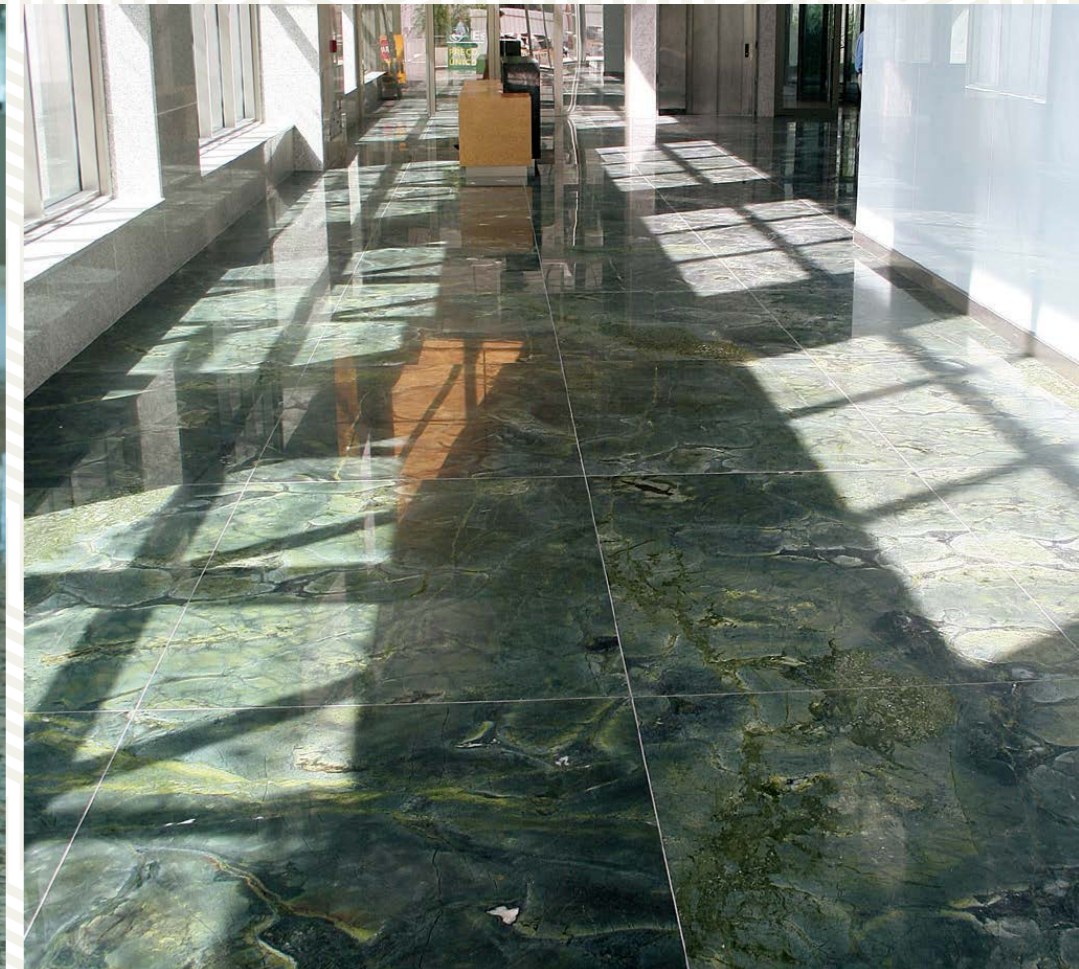

HIMALAYA WHITE
 São Paulo Corporate Towers
 LOCAL / LOCATION São Paulo
 Project by Pelli Clarke Pelli

BLACK COSMIC
 São Paulo Corporate Towers
 LOCAL / LOCATION São Paulo
 Project by Pelli Clarke Pelli

CARAVELAS / REGINA WHITE

ITAÚNAS / PANNAFRAGOLA (PISO/FLOOR) - ROMA IMPERIALE (PAINÉL / BACKGROUND)
Ed. Porto Brasilis
LOCAL / LOCATION Rio de Janeiro

BROWN PEARL E/AND GRAN DELICATUS
Sheraton Hotel
LOCAL / LOCATION Vitória