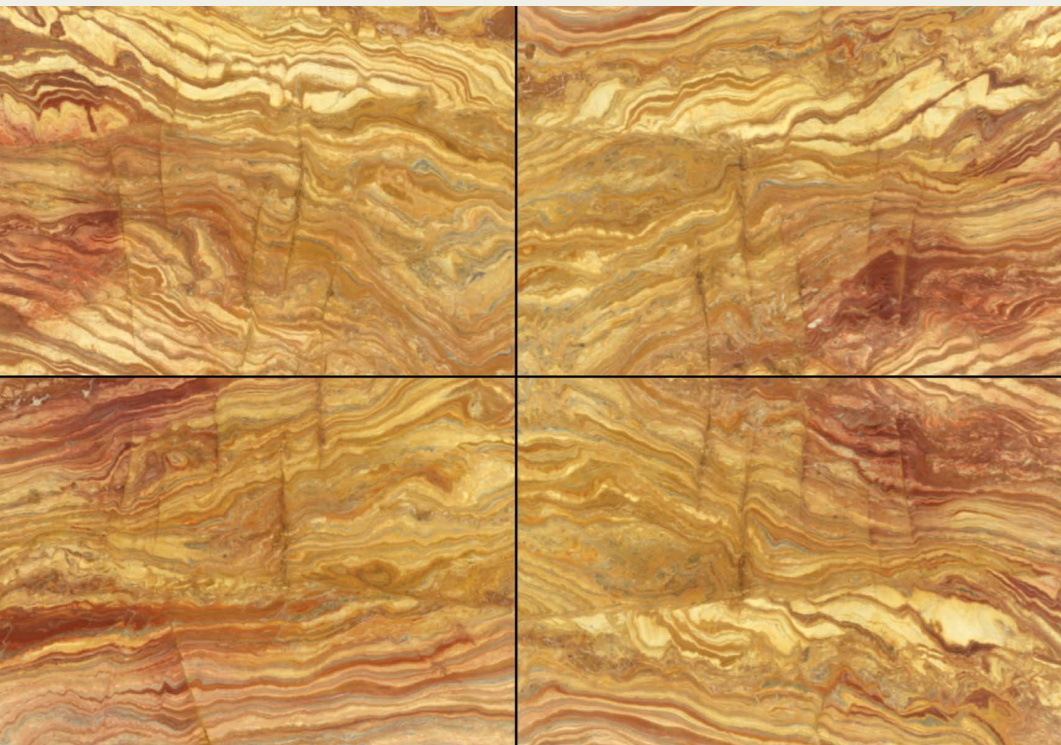

LAYOUT DIGITAL / DIGITAL LAYOUT

YELLOW BAMBOO

YELLOW BAMBOO
Ed. Cidade Jardim
LOCAL / LOCATION São Paulo

AW3889 - #60

SUPER WHITE

SUPER WHITE

YELLOW BAMBOO

RAFFAELLO