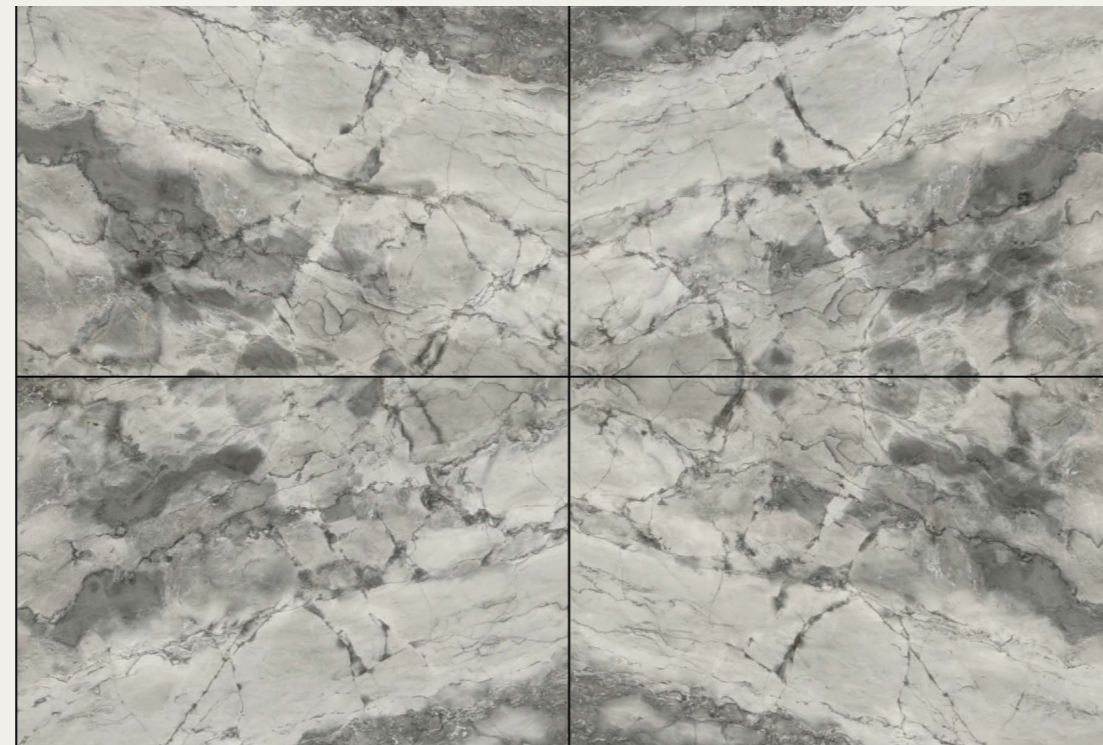

LAYOUT DIGITAL / DIGITAL LAYOUT

YELLOW BAMBOO

YELLOW BAMBOO
Ed. Cidade Jardim
LOCAL / LOCATION São Paulo

AW3889 - #60

SUPER WHITE

SUPER WHITE

YELLOW BAMBOO

RAFFAELLO